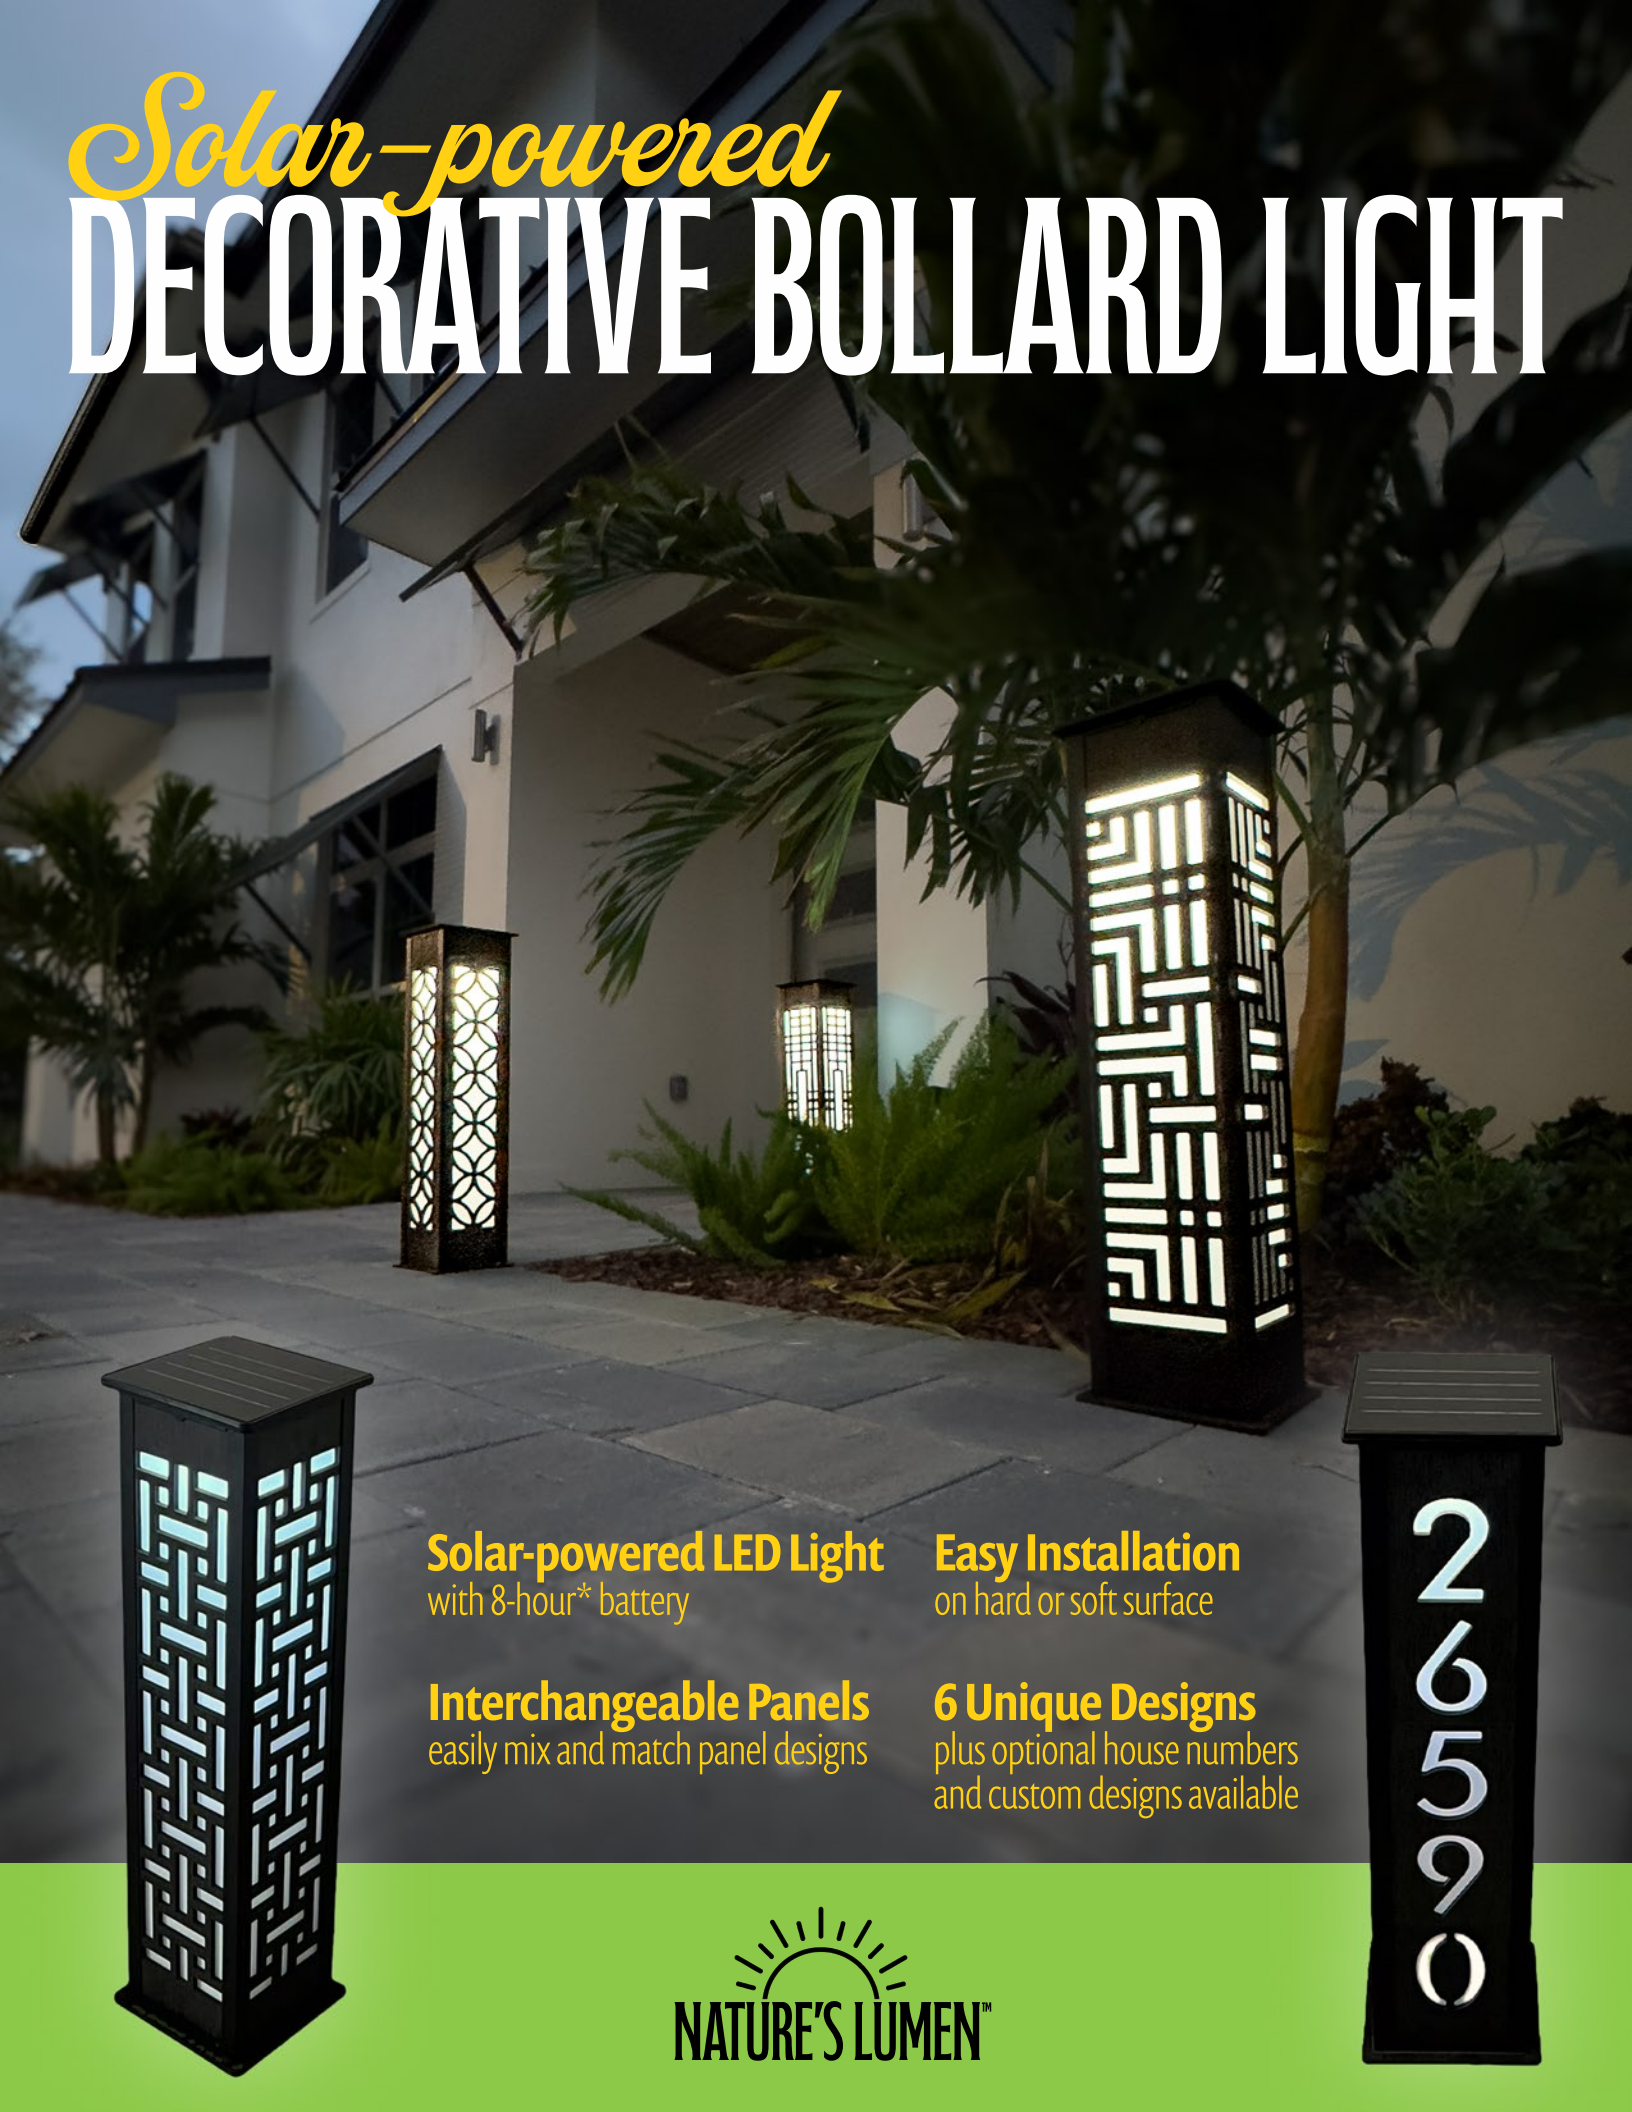

Solar-powered DECORATIVE BOLLARD LIGHT

Solar-powered LED Light
with 8-hour* battery

Interchangeable Panels
easily mix and match panel designs

Easy Installation
on hard or soft surface

6 Unique Designs
plus optional house numbers
and custom designs available

NATURE'S LUMEN™

Solar-powered DECORATIVE BOLLARD LIGHT

Solar-powered LED Light

- Solar panel and battery typically lasts 8-hours*
- Maintenance-free

Easy Installation on hard or soft surfaces

Dimensions: 8 x 8 x 30 in. (20 x 20 x 76 cm)